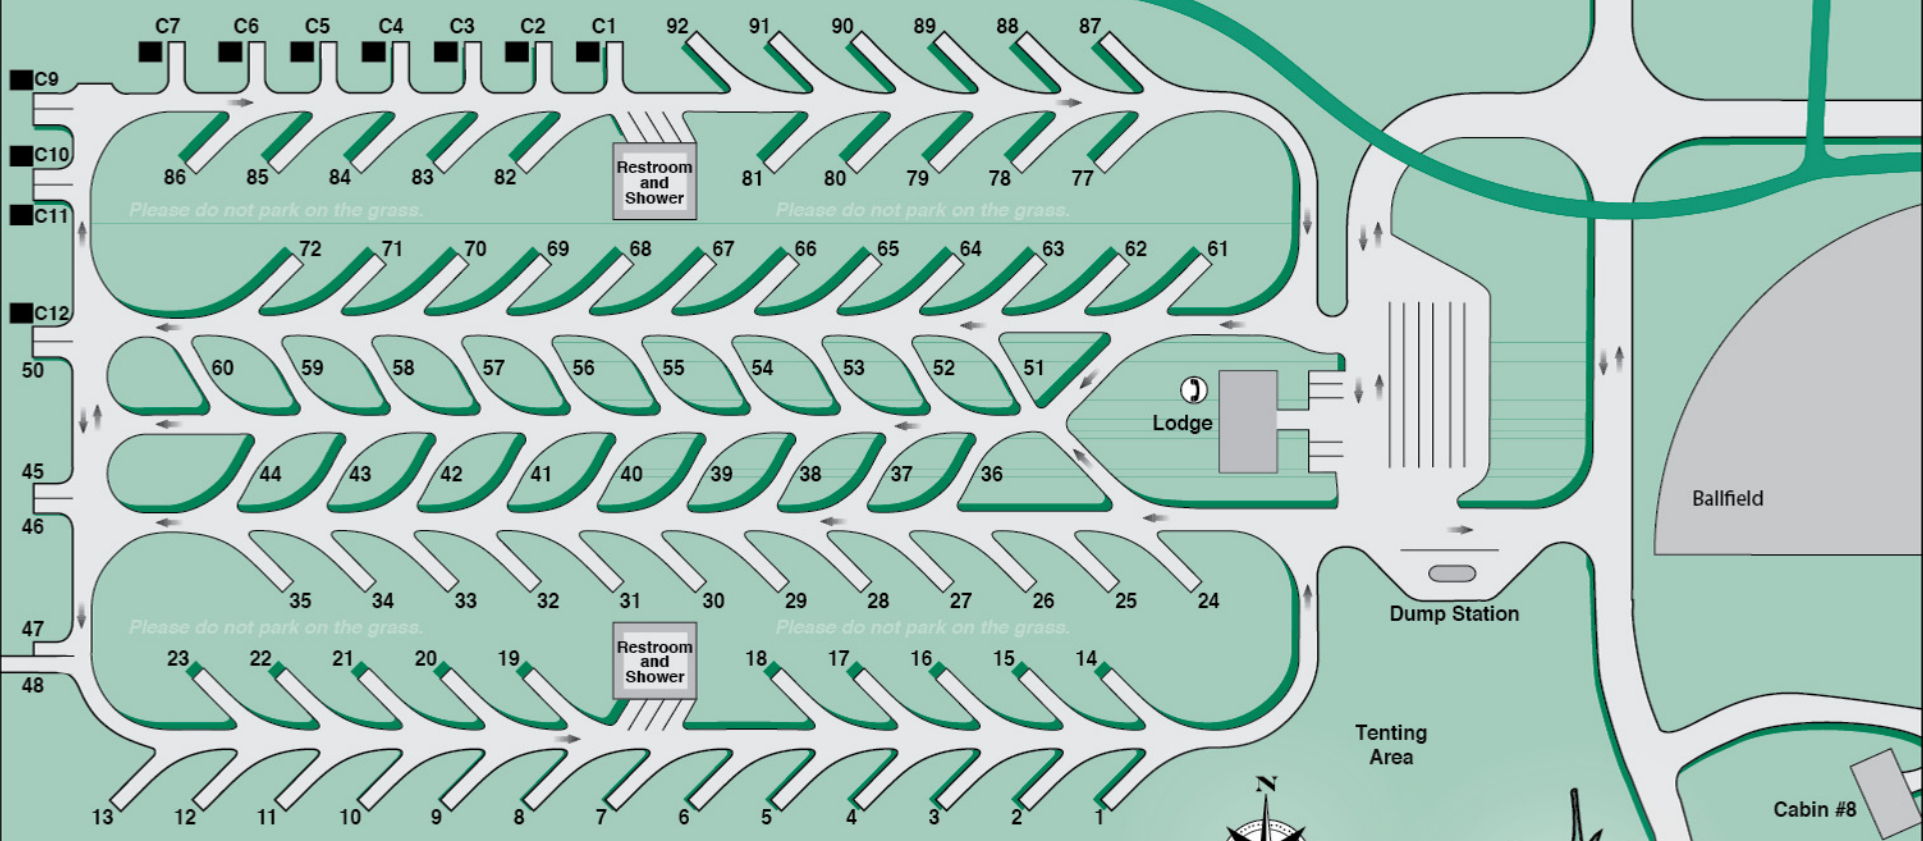

**SPEED  
LIMIT  
10**

**CALL TOLL FREE 1-888-326-9693**  
or (605) 626-3512

*Please watch  
your speed!*

Pond Area

*Please do not park on the grass.*

*Please do not park on the grass.*

*Please do not park on the grass.*

*Please do not park on the grass.*

***Pets must be leashed at all times. Owners are responsible for the sanitary disposal of pet waste.***

County Highway 15 / 24th Ave NW

**Welcome! Enjoy Your Stay!**  
**Your site number is:**