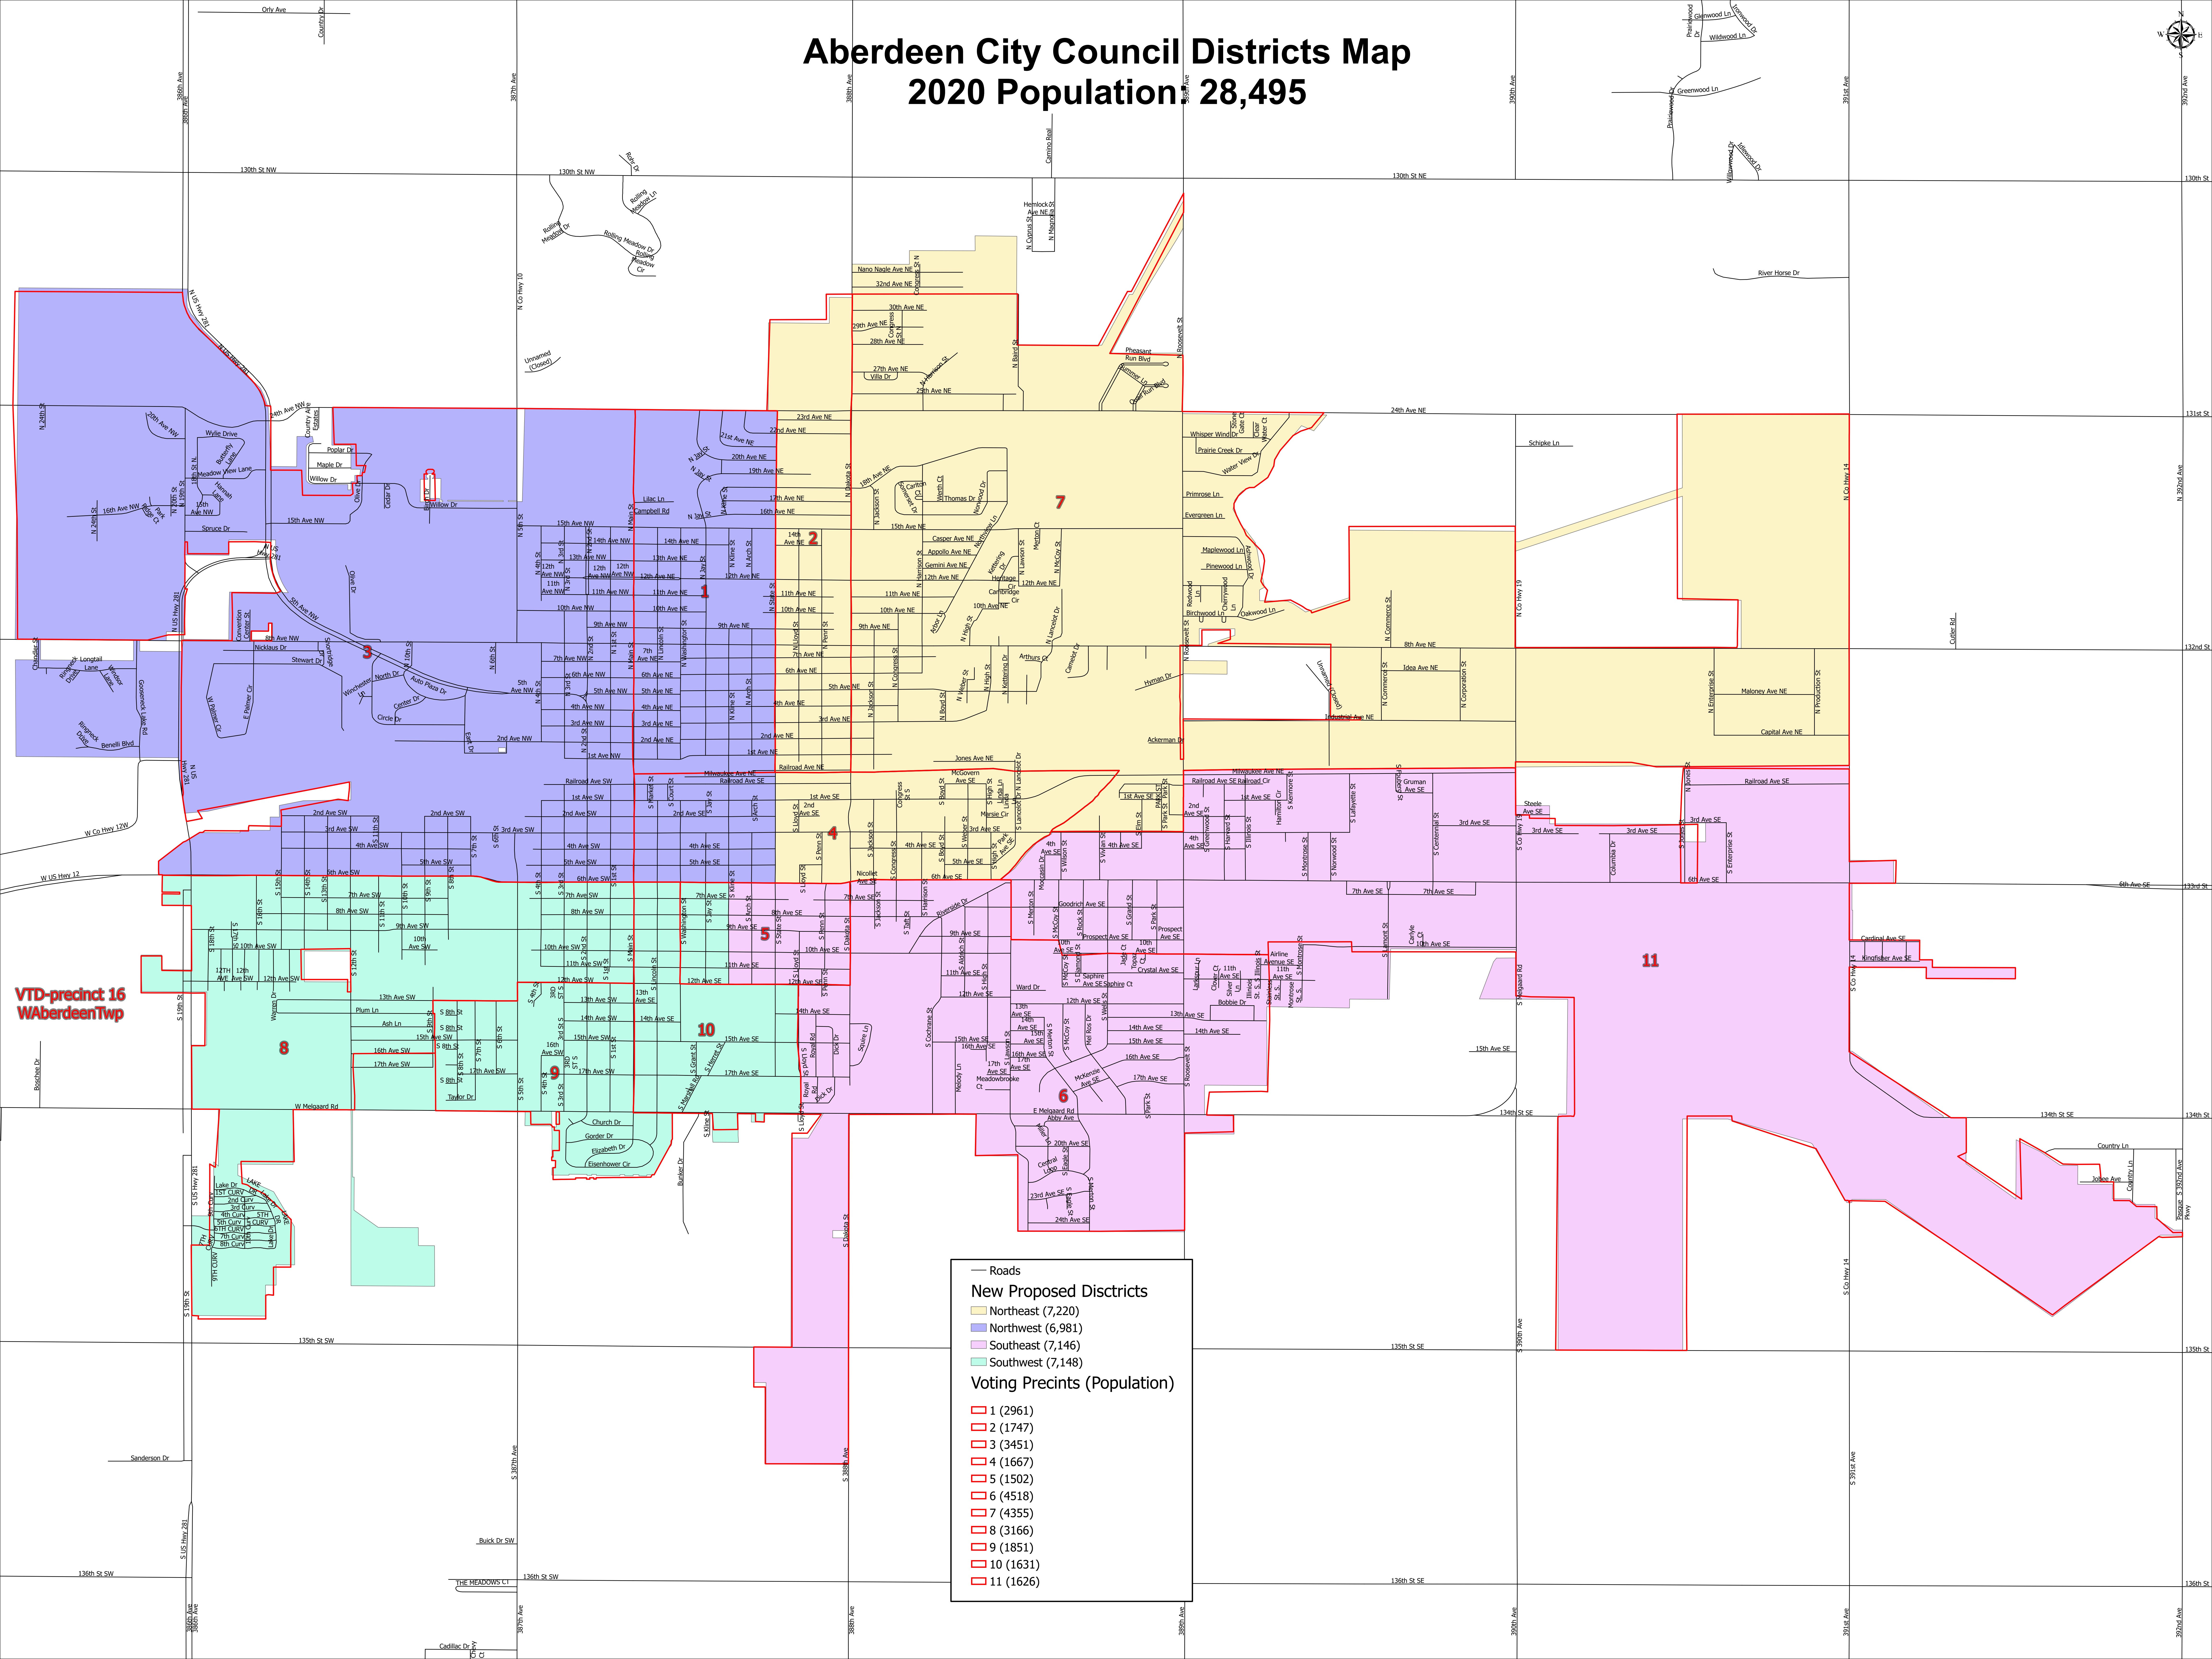

Aberdeen City Council Districts Map

2020 Population 28,495

— Roads

New Proposed Districts

- Northeast (7,220)
- Northwest (6,981)
- Southeast (7,146)
- Southwest (7,148)

Voting Precints (Population)

- 1 (2961)
- 2 (1747)
- 3 (3451)
- 4 (1667)
- 5 (1502)
- 6 (4518)
- 7 (4355)
- 8 (3166)
- 9 (1851)
- 10 (1631)
- 11 (1626)

VTD-precinct 16
W Aberdeen Twp