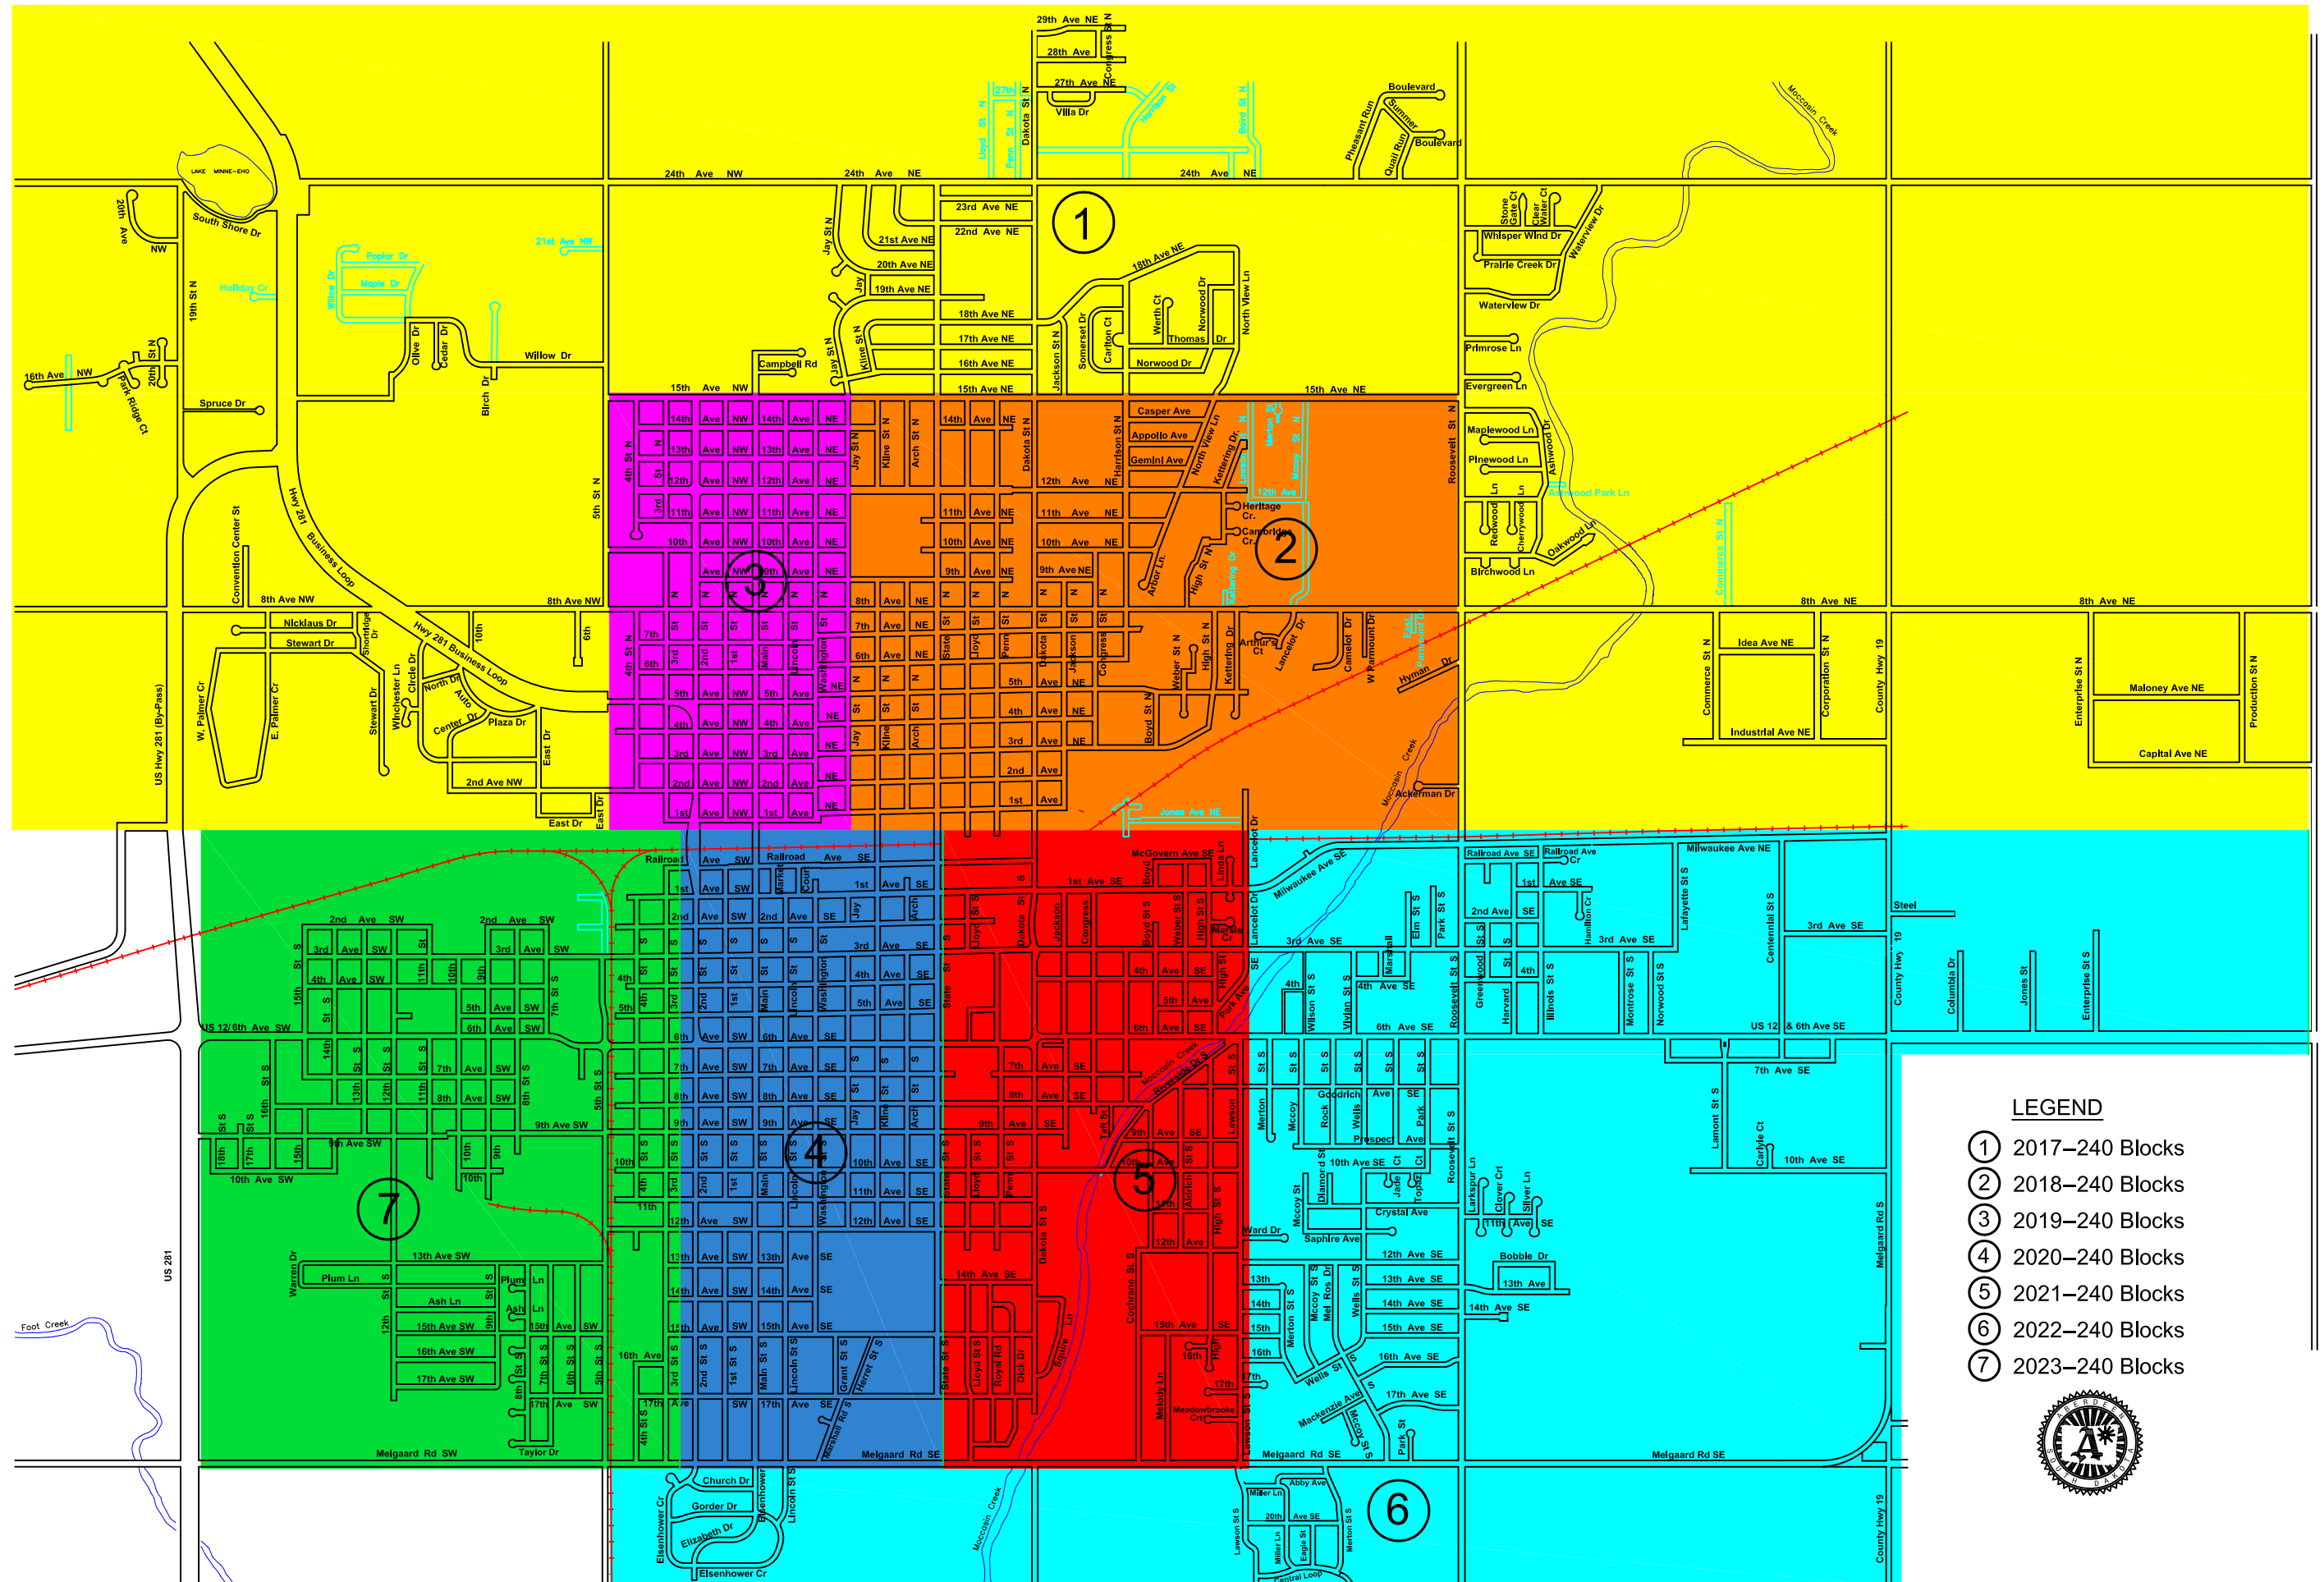

# CITY OF ABERDEEN CHIP SEALING SCHEDULE

## LEGEND

- ① 2017–240 Blocks
- ② 2018–240 Blocks
- ③ 2019–240 Blocks
- ④ 2020–240 Blocks
- ⑤ 2021–240 Blocks
- ⑥ 2022–240 Blocks
- ⑦ 2023–240 Blocks